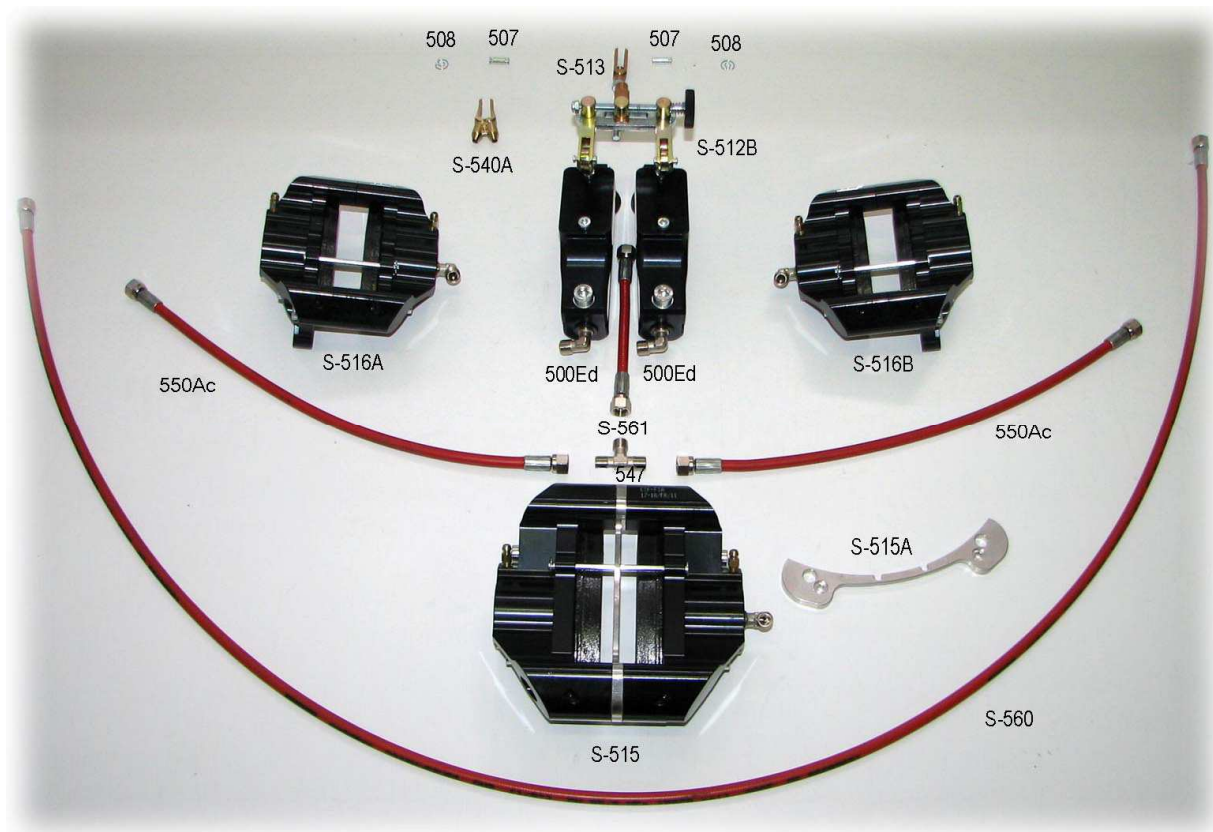

I. RÁM

S-122A
S-122Aa

S-122B
S-122Ba

II. PŘEDNÍ OSA

S-202 / S-202B
S-202A / S-202C

III. ZADNÍ OSA

IV. ŘÍZENÍ

V. BRZDY

● S-701Y

● S-701Y

● S-701Y

S - 107M
S - 107Ma

This is a single, long, thin metal pin with a slight curve at the top. The labels S - 107M and S - 107Ma are positioned to its right.

S-701A
S-701Aa

S-702Ab
S-702Ac