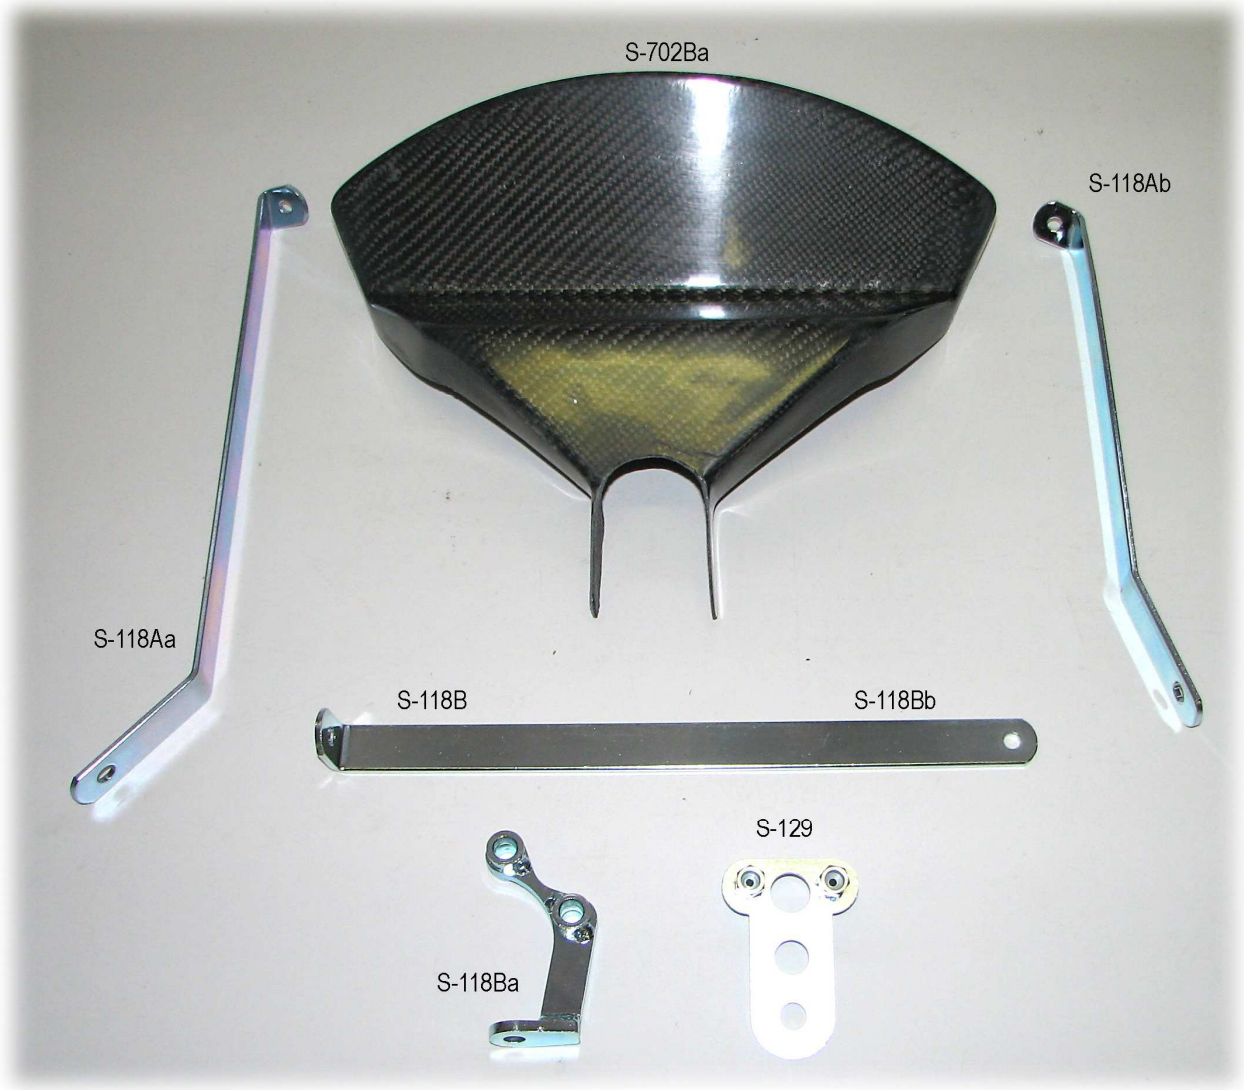

I. RÁM

S-122A
S-122Aa

S-122B
S-122Ba

II. PŘEDNÍ OSA

S-202 / S-202B
S-202A / S-202C

III. ZADNÍ OSA

IV. ŘÍZENÍ

V. BRZDY

● S-701Y

● S-701Y

● S-701Y

S - 107M
S - 107Ma

This is a single, long, thin metal pin with a slight curve at the top. The labels S - 107M and S - 107Ma are positioned to its right.

S-701A
S-701Aa

S-702Ab
S-702Ac