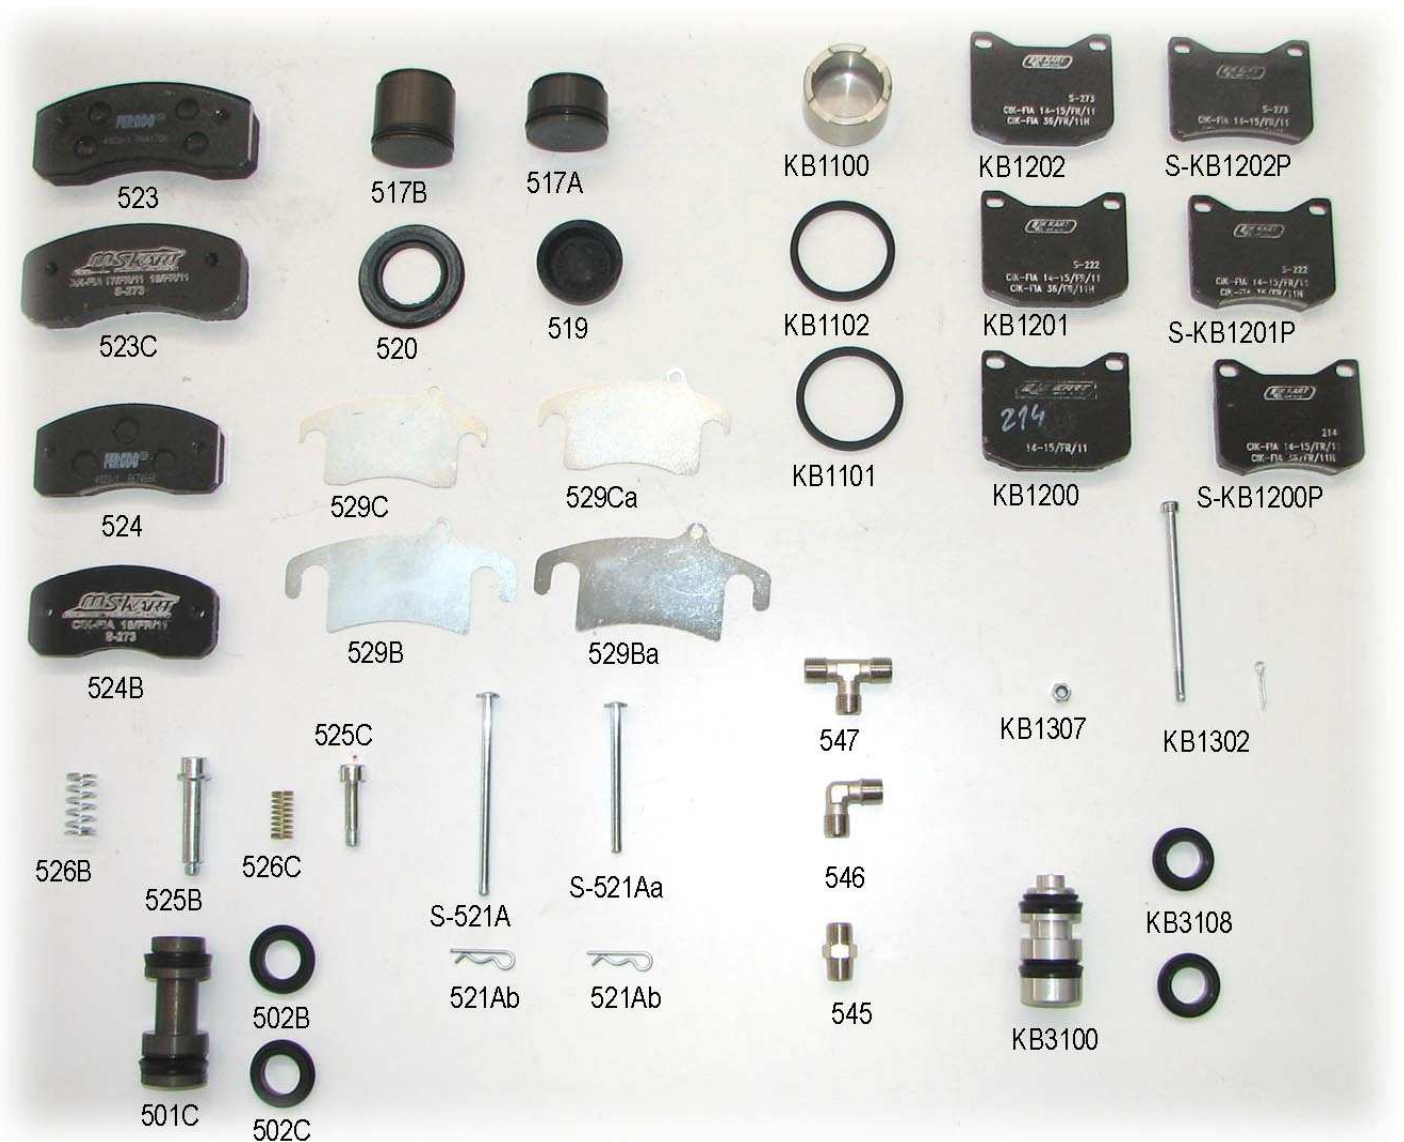

I. RÁM

S-122A
S-122Aa

S-122B
S-122Ba

II. PŘEDNÍ OSA

S-202 / S-202B
S-202A / S-202C

III. ZADNÍ OSA

IV. ŘÍZENÍ

V. BRZDY

● S-701Y

● S-701Y

● S-701Y

S - 107M
S - 107Ma

This is a single, long, thin metal pin with a slight curve at the top. The labels S - 107M and S - 107Ma are positioned to its right.

S-701A
S-701Aa

S-702Ab
S-702Ac