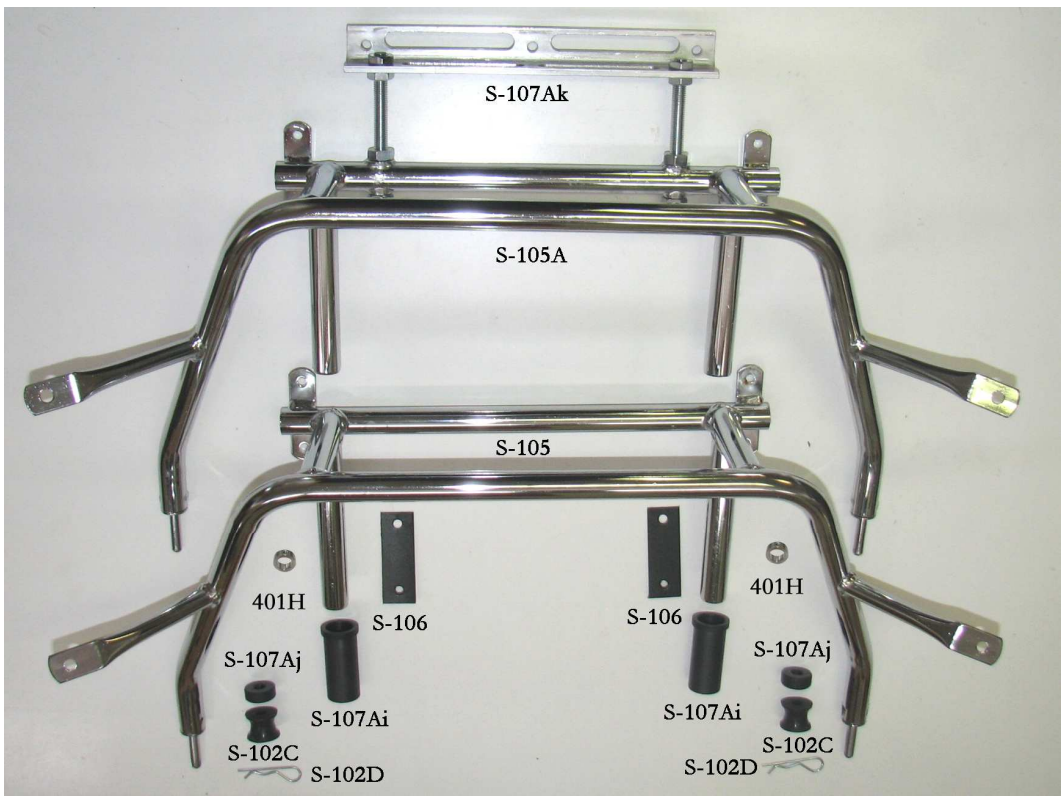

I. RÁM

S-122A
S-122Aa

S-122B
S-122Ba

II. PŘEDNÍ OSA

S-202 / S-202B
S-202A / S-202C

III. ZADNÍ OSA

IV. ŘÍZENÍ

V. BRZDY

● S-701Y

● S-701Y

● S-701Y

S - 107M
S - 107Ma

This is a single, long, thin metal pin with a slight curve at the top. The labels S - 107M and S - 107Ma are positioned to its right.

S-701A
S-701Aa

S-702Ab
S-702Ac