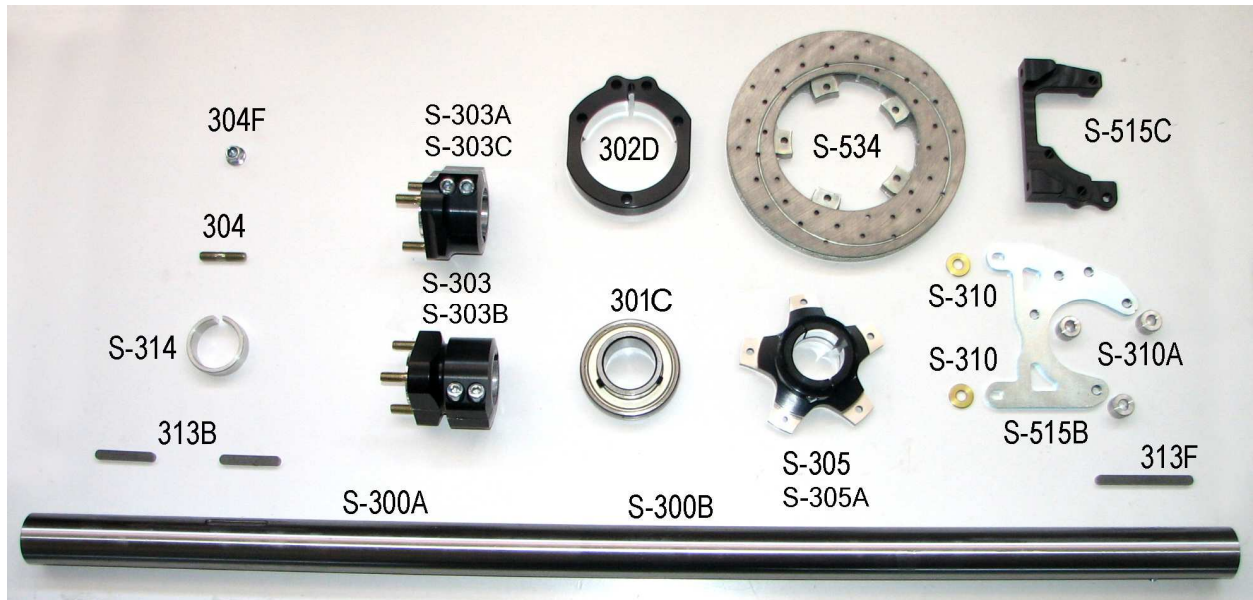

I. RÁM

S-122A
S-122Aa

S-122B
S-122Ba

II. PŘEDNÍ OSA

S-202 / S-202B
S-202A / S-202C

III. ZADNÍ OSA

IV. ŘÍZENÍ

V. BRZDY

● S-701Y

● S-701Y

● S-701Y

S - 107M
S - 107Ma

This is a single, long, thin metal pin with a slight curve at the top. The labels S - 107M and S - 107Ma are positioned to its right.

S-701A
S-701Aa

S-702Ab
S-702Ac