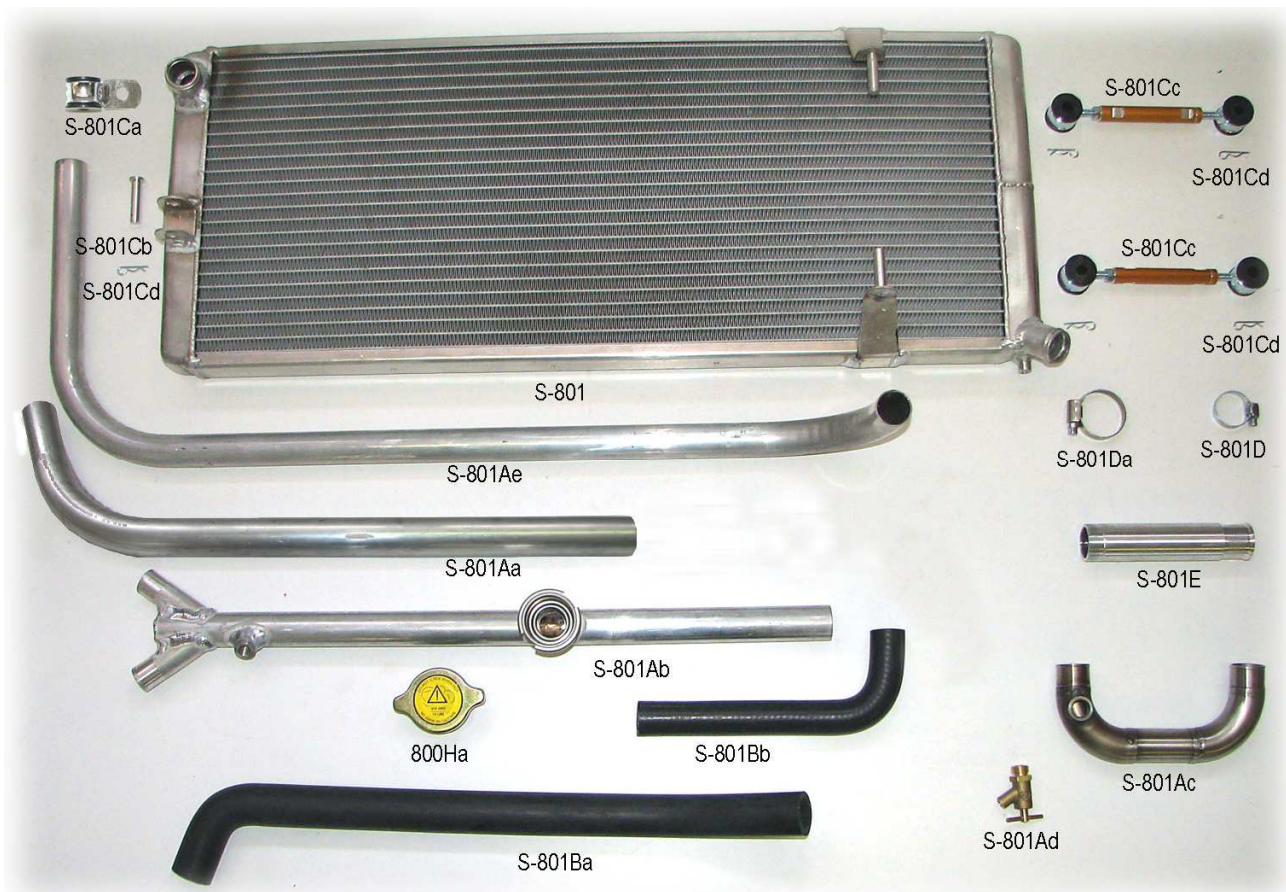

● S-701Y

● S-701Y

● S-701Y

S - 107M
S - 107Ma

This is a single, long, thin metal pin with a slight curve at the top. The labels S - 107M and S - 107Ma are positioned to its right.

S-701A
S-701Aa

S-702Ab
S-702Ac

S-702A
S-702Aa

S-705A

S-705Aa

VIII. PŘÍSLUŠENSTVÍ

S-803

S-804

S-802X

S-802