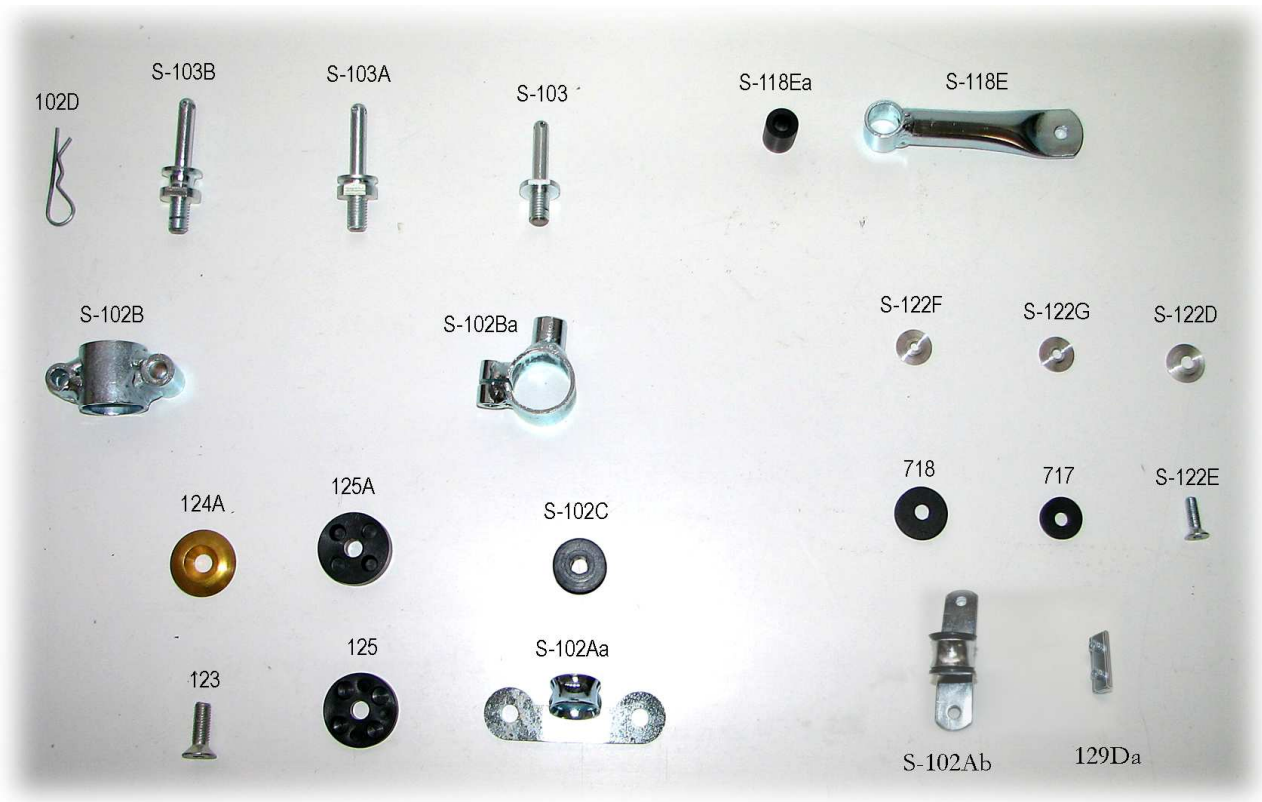

I. RÁM

S-122A
S-122Aa

S-122B
S-122Ba

II. PŘEDNÍ OSA

S-202 / S-202B
S-202A / S-202C

III. ZADNÍ OSA

IV. ŘÍZENÍ

V. BRZDY

● S-701Y

● S-701Y

● S-701Y

S - 107M
S - 107Ma

This is a single, long, thin metal pin with a slight curve at the top. The labels S - 107M and S - 107Ma are positioned to its right.

S-701A
S-701Aa

S-702Ab
S-702Ac