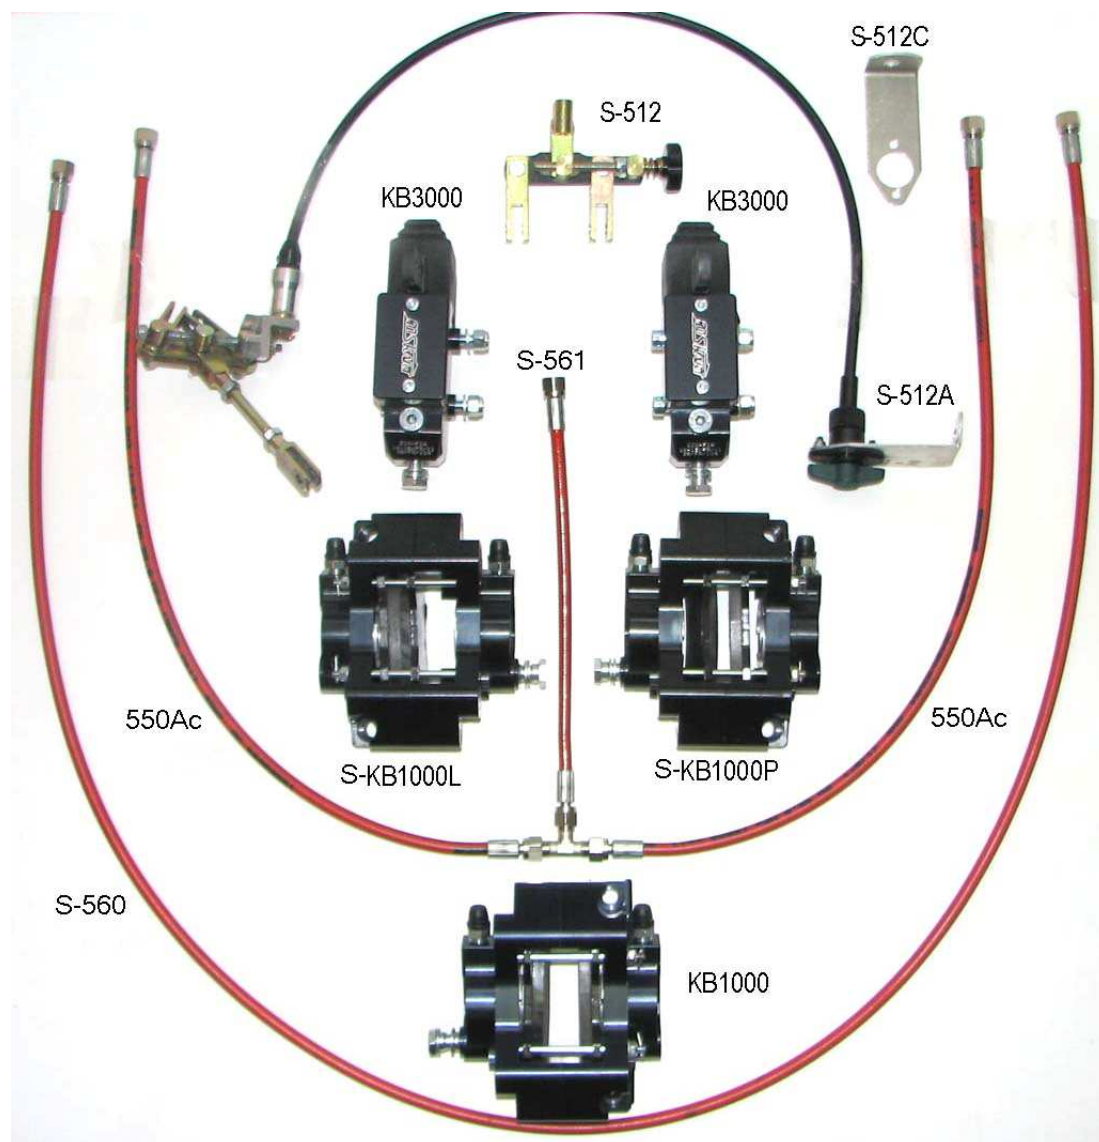

I. RÁM

S-122A
S-122Aa

S-122B
S-122Ba

II. PŘEDNÍ OSA

S-202 / S-202B
S-202A / S-202C

III. ZADNÍ OSA

IV. ŘÍZENÍ

V. BRZDY

● S-701Y

● S-701Y

● S-701Y

S - 107M
S - 107Ma

This is a single, long, thin metal pin with a slight curve at the top. The labels S - 107M and S - 107Ma are positioned to its right.

S-701A
S-701Aa

S-702Ab
S-702Ac